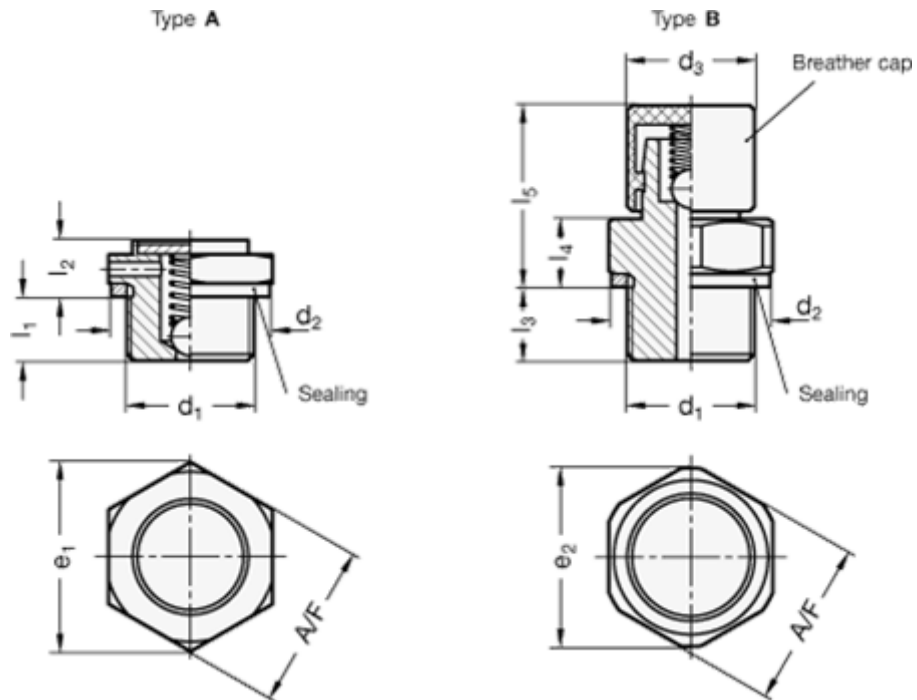

Data Sheet

Article number: 20883G1420BMS

Description: E+G Udluftningsfilter - G 1/4"

Measures

	= -	l2	= 6
	= -	l3	= 7.5
A/F	= 17	l4	= 7.5
Air passage l/min.	= -	l5	= 19
d2	= 20	Opening pressure in mbar = Min. 20 - Max 80. mbar	
d3	= 13	Thread d1 = G 1/4"	
e	= 18.5		
l1	= 6.5		